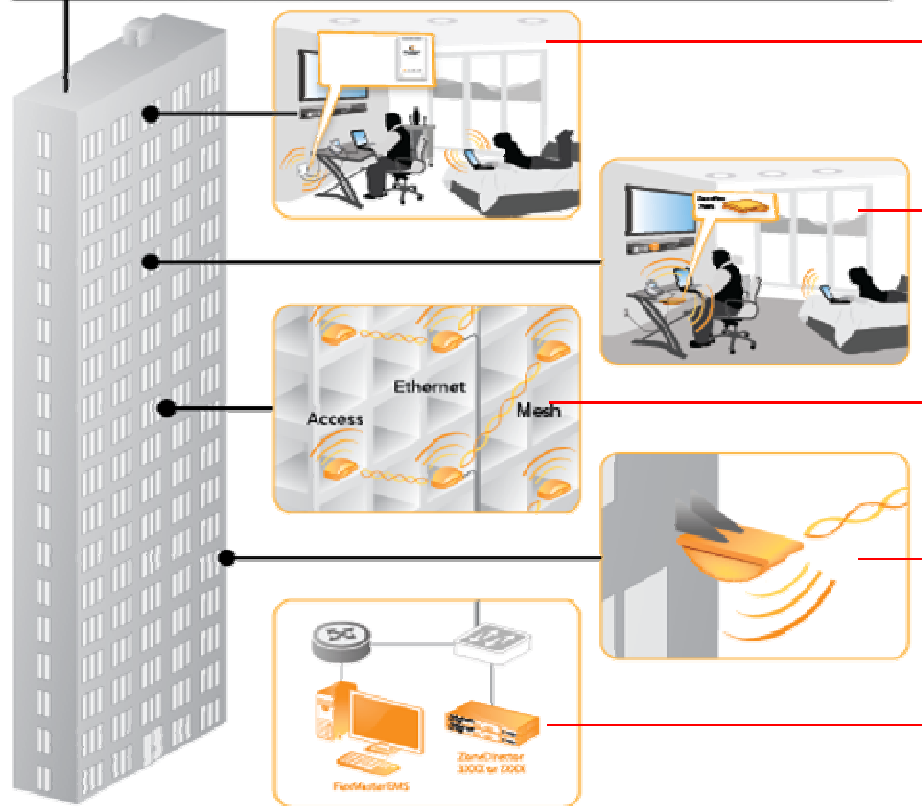

Ruckus ZoneFlex Wi-Fi Wall Switch

Flexible Deployment Options

- In-room Wi-Fi Wall Switch
- HSIA and IP VoD over 802.11n
- Reliable smart wireless meshing
- Meshable, outdoor dual-band APs
- End-to-end management

ZoneSwitch 4000 - Ruckus PoE Switch

- Ruckus brand 24 port rack mountable L2 POE Switch
- Increase participation in project
- Ruckus approved switch for guaranteed POE InterOp
- 1U, 19" rack mountable
- 24 Gigabit ports with 4 SFP dual person ports
- Two SKUs
 - ZS4124 - 12 port concurrent full 802.3af
 - ZS4224 - 24 port concurrent full 802.3af or 12 port full 802.3at
- Full L2 switch software features
- Future FM support
- Available Q3'2010