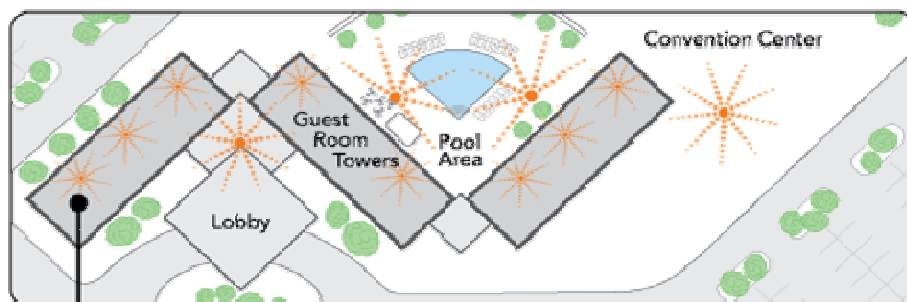

Ruckus ZoneFlex Wi-Fi Wall Switch

Flexible Deployment Options

- In-room Wi-Fi Wall Switch
- HSIA and IP VoD over 802.11n
- Reliable smart wireless meshing
- Meshable, outdoor dual-band APs
- End-to-end management

ZoneSwitch 4000 - Ruckus PoE Switch

- Ruckus brand 24 port rack mountable L2 POE Switch
- Increase participation in project
- Ruckus approved switch for guaranteed POE InterOp
- 1U, 19" rack mountable
- 24 Gigabit ports with 4 SFP dual person ports
- Two SKUs
 - ZS4124 - 12 port concurrent full 802.3af
 - ZS4224 - 24 port concurrent full 802.3af or 12 port full 802.3at
- Full L2 switch software features
- Future FM support
- Available Q3'2010