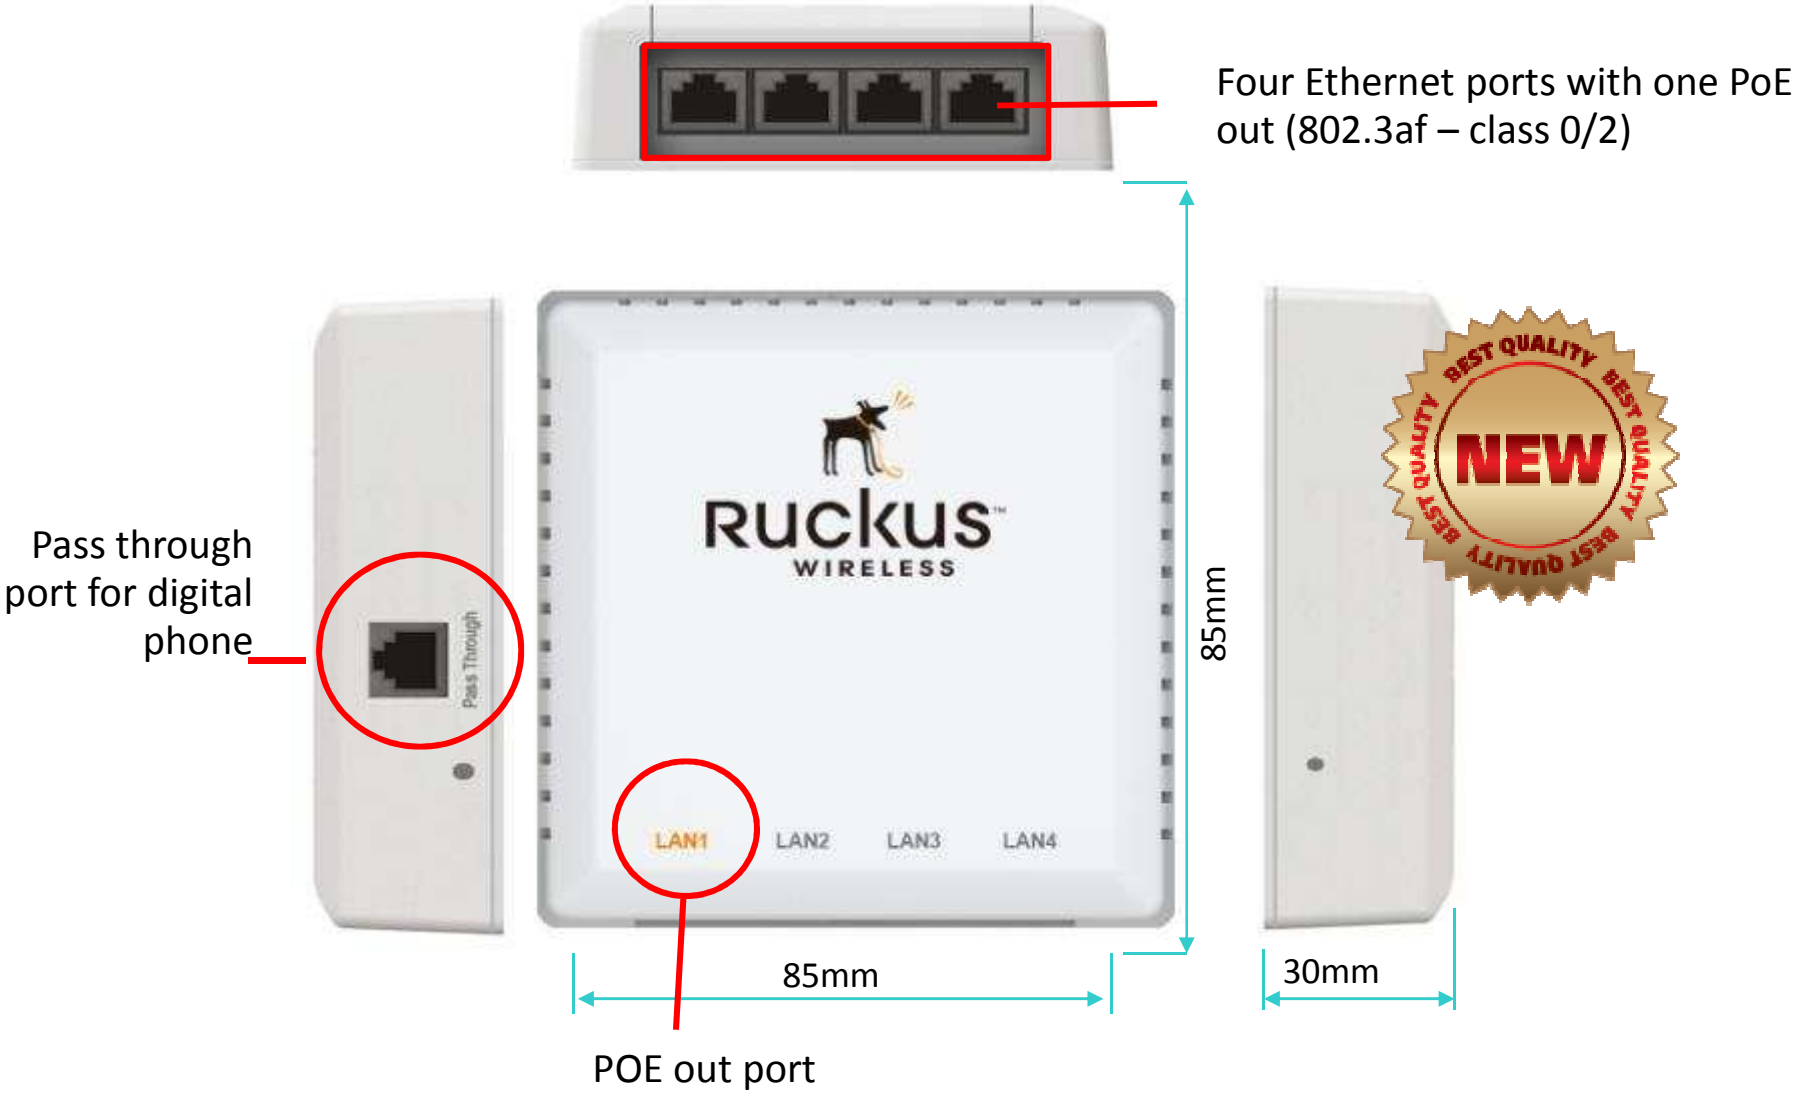

Ruckus ZoneFlex Wi-Fi Wall Switch

Flexible Deployment Options

- In-room Wi-Fi Wall Switch
- HSIA and IP VoD over 802.11n
- Reliable smart wireless meshing
- Meshable, outdoor dual-band APs
- End-to-end management

ZoneSwitch 4000 - Ruckus PoE Switch

- Ruckus brand 24 port rack mountable L2 POE Switch
- Increase participation in project
- Ruckus approved switch for guaranteed POE InterOp
- 1U, 19" rack mountable
- 24 Gigabit ports with 4 SFP dual person ports
- Two SKUs
 - ZS4124 - 12 port concurrent full 802.3af
 - ZS4224 - 24 port concurrent full 802.3af or 12 port full 802.3at
- Full L2 switch software features
- Future FM support
- Available Q3'2010