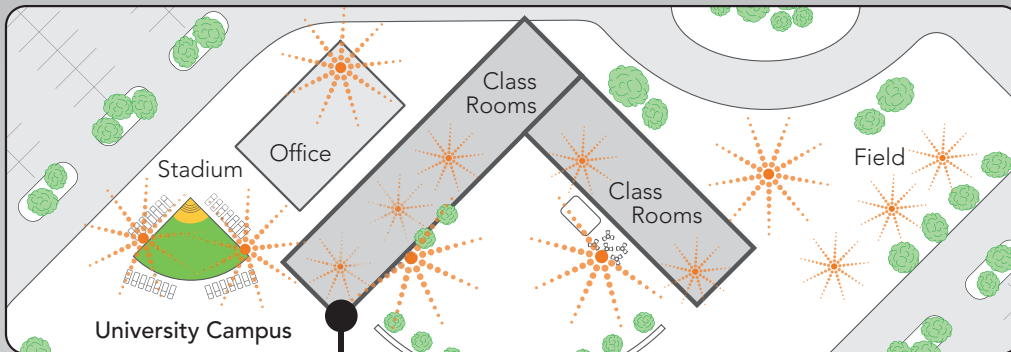

RUCKUS SMART WI-FI DELIVERS EDUCATION'S MOST FLEXIBLE DEPLOYMENT OPTIONS

Internet Access • Multimedia Services • VoIP • IP VOD • IPTV Streaming
Guest Networking • Staff Administration • Outdoor Events

Many AP options, deployed with or without controller