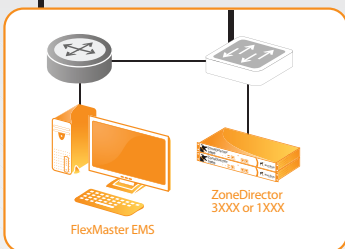

The new high-speed 802.11n wireless network, which includes 250 ZoneFlex dual-band 802.11n Smart Wi-Fi access points (APs) and redundant ZoneDirector 3250 Smart wireless LAN (WLAN) controllers, replaces the previous 802.11g infrastructure at a ratio of 3 or 4-to-1 — to deliver a four-fold increase in Wi-Fi range and performance due to the Smart Wi-Fi AP’s extended range and coverage.

# RUCKUS SMART WI-FI DELIVERS EDUCATION'S MOST FLEXIBLE DEPLOYMENT OPTIONS

Internet Access • Multimedia Services • VoIP • IP VOD • IPTV Streaming  
Guest Networking • Staff Administration • Outdoor Events

Many AP options, deployed with or without controller

Dynamic beamforming, airtime fairness and bandsteering for high density areas

Controllers out of the datapath, deployed onsite or offsite

Reliable outdoor smart meshing minimizes Ethernet cabling