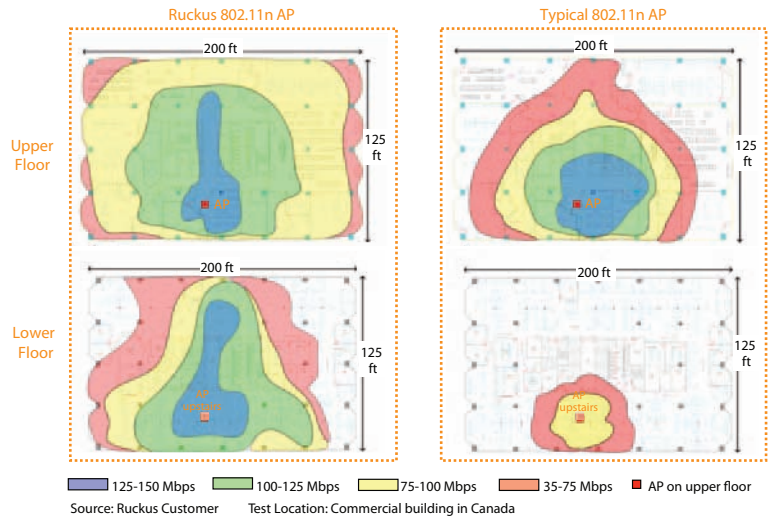

RUCKUS SMART WI-FI DELIVERS MORE CONSISTENT PERFORMANCE AT LONGER DISTANCES

Ruckus Smart Wi-Fi versus the alternative