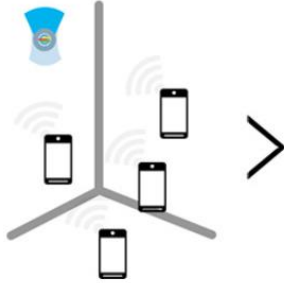

How it works?

The FogSense Wi-Fi sensor detects the presence of Wi-Fi-embedded devices

The FogSense Wi-Fi sensor transmits the data it collects to the FogSense platform

The FogSense platform organizes and makes sense to the big data collected