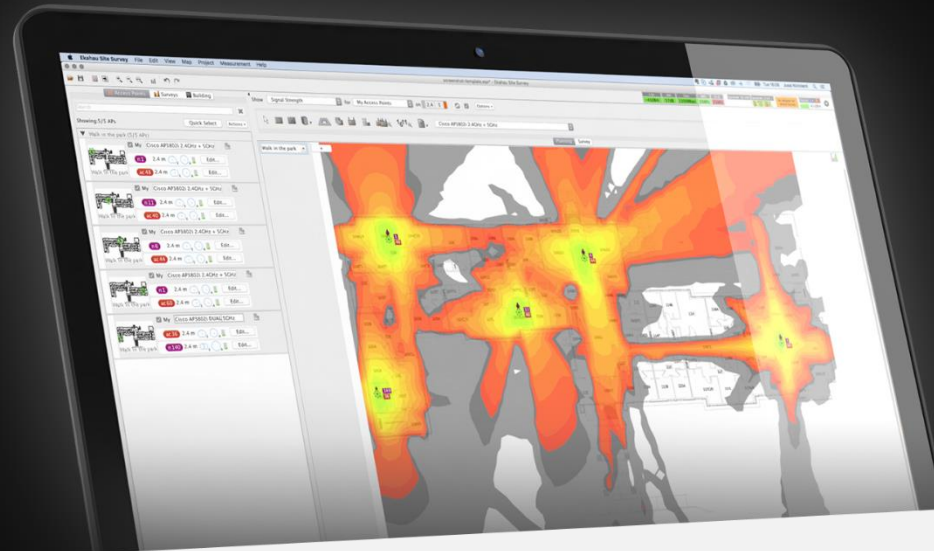

Ekahau Site Survey & Planner

The Industry Standard Tool for Enterprise Wi-Fi Design

Why Ekahau?

- First-in-market site survey tool → Most experienced tool provider
- Easiest user interface on the market → Start using more quickly - Get more done in less time
- Reliable and scalable to 100+ hours of survey data. According to our customers, Ekahau Site Survey is the only survey tool that can handle huge stadiums, hospitals, and universities.
- Stability: Field work should never be interrupted by blue screen of death - even under heavy load.
- Full Spectrum Analyzer integration with support for 2 simultaneous spectrum analyzers
- Instant troubleshooter combining Wi-Fi + spectrum (Real-Time Frequency Monitor)
- Survey Inspector → accurate post-survey Wi-Fi + survey analysis
- Open competing product project files
- Automatically import walls from CAD drawings
- Network capacity (BYOD) analysis
- Template-based reporting that takes your Word doc and fills in the blanks
- Automated, 3D network planning according to your performance and capacity requirements
- 1000+ enterprise access points and antennas
- Truly 3D planning including antenna up/downtilt and height of walls
- Easy-to-read, beautiful crystal-clear heatmaps
- Throughput site surveys with Wi-Fi optimized iPerf client/server
- The go-to tool for Cisco/Meraki, Aruba, Aerohive, Extreme, Meru/Fortinet

Ekahau releases software once a month and a major update approx. every 3 months. Within the last 3 years, we have done 500+ additions to the product

Absolutely the best live surveying tool around”

- *Bruce Alexander / Cisco Systems*